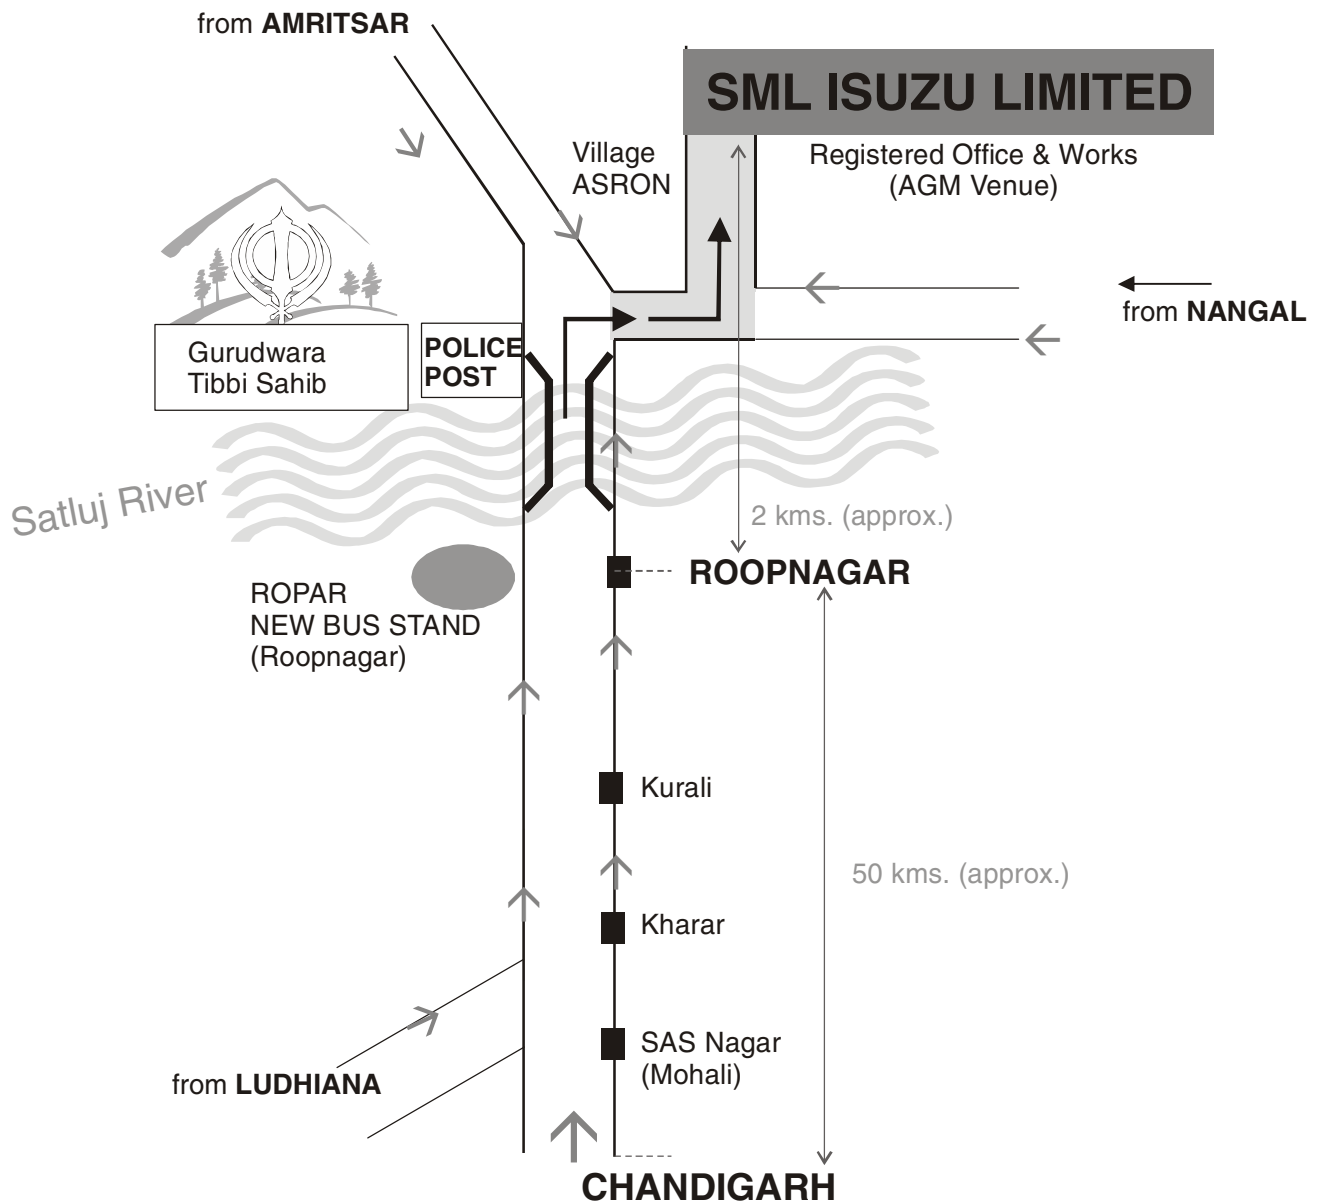

# ROUTE MAP FOR AGM VENUE

**CHANDIGARH to SML ISUZU LTD., VILLAGE ASRON : 52 kms. (approx.)**