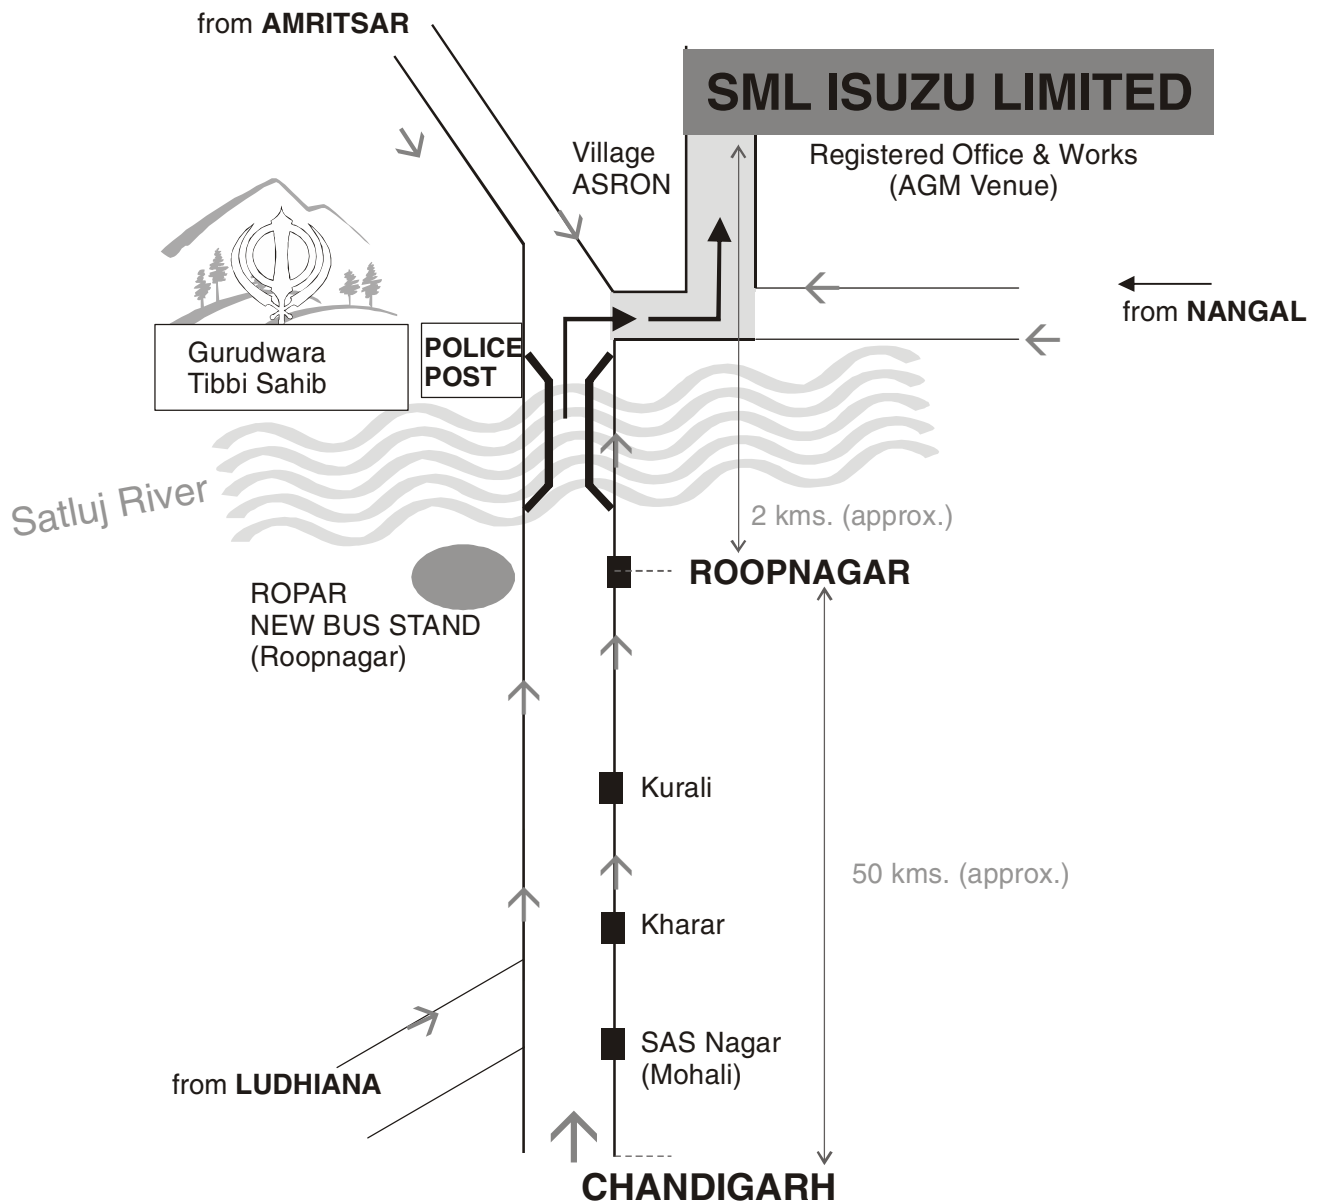

ROUTE MAP FOR AGM VENUE

CHANDIGARH to SML ISUZU LTD., VILLAGE ASRON : 52 kms. (approx.)